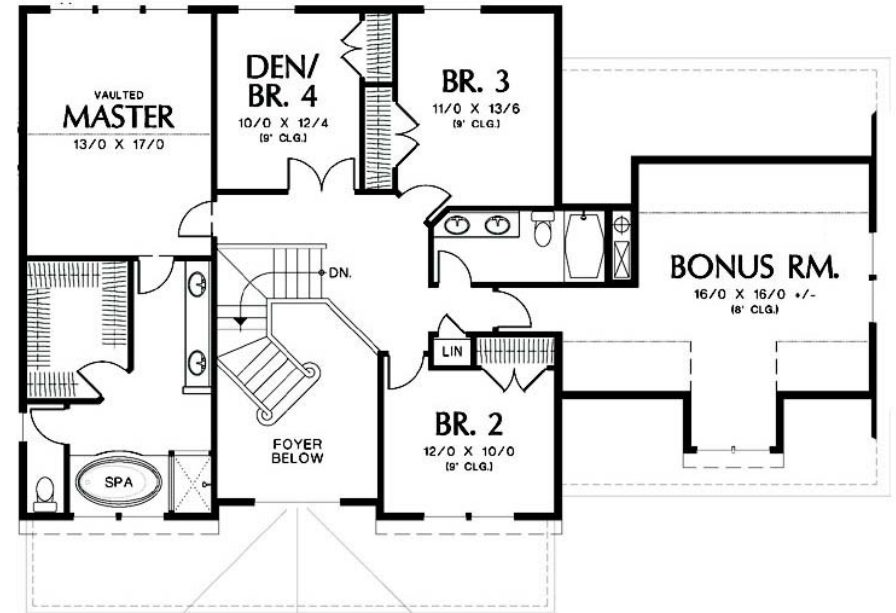

CAMDEN

FIRST FLOOR HEATED SQ. FT. = 1319
 SECOND FLOOR HEATED SQ. FT. = 1552
 TOTAL HEATED SQ. FT. = 2871

www.jtlewisbuilders.com 919-942-2848
 Dimensions may vary and plans are subject to change.
 Plan Design: Mascord - Camden.
 Modifications by J.T. Lewis Builders, Inc.
 060709

INCLUDES SCREEN ROOM, not shown
 OPTION: WALK-UP ATTIC
 OPTION: BASEMENT, LOT DEPENDENT

Like the plan, but want to make a change? Plans from JT Lewis Builders can easily be modified to suit your lifestyle.