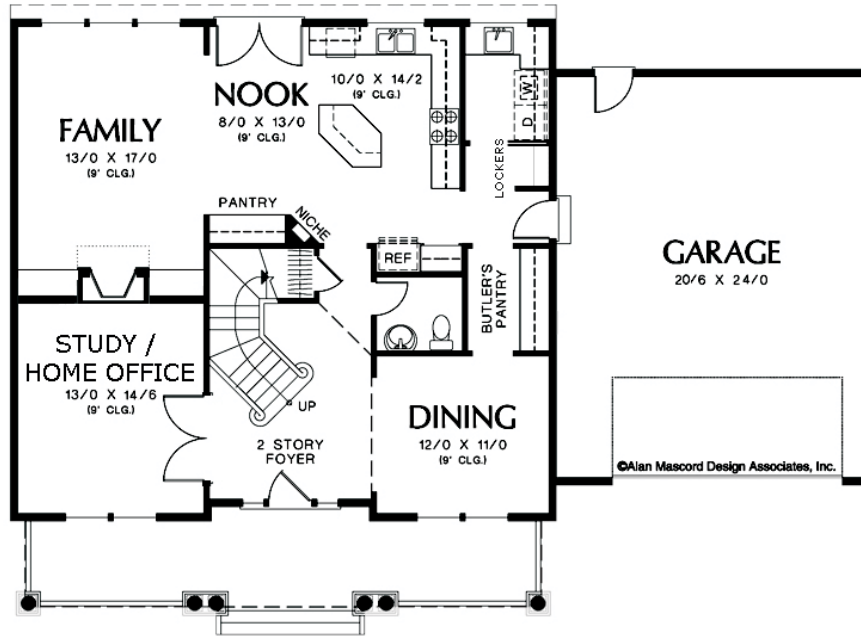

CAMDEN

FIRST FLOOR HEATED SQ. FT. = 1319
 SECOND FLOOR HEATED SQ. FT. = 1552
 TOTAL HEATED SQ. FT. = 2871

www.jtlewisbuilders.com 919-942-2848
 Dimensions may vary and plans are subject to change.
 Plan Design: Mascord - Camden.
 Modifications by J.T. Lewis Builders, Inc.
 060709

INCLUDES SCREEN ROOM, not shown
 OPTION: WALK-UP ATTIC
 OPTION: BASEMENT, LOT DEPENDENT

Like the plan, but want to make a change? Plans from JT Lewis Builders can easily be modified to suit your lifestyle.