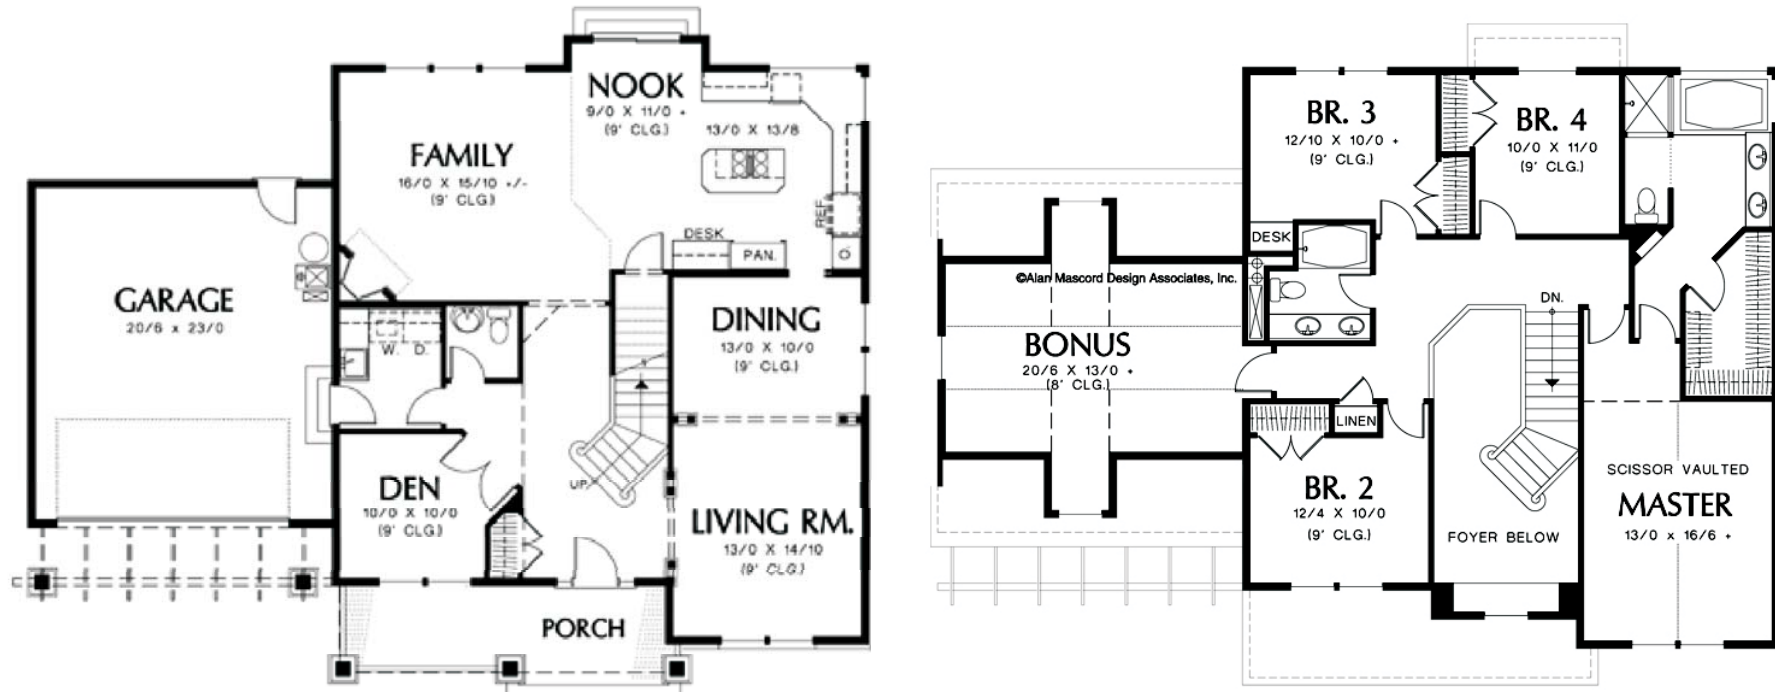

Home Styles

www.claremontchapelhill.com • 919.967.1813

FIRST FLOOR HEATED SQ. FT. = 1408
 SECOND FLOOR HEATED SQ. FT. = 1524
 TOTAL HEATED SQ. FT. = 2932

www.jtlewisbuilders.com 919-942-2848
 Dimensions may vary and plans are subject to change.
 Plan Design: Mascord - Compton.
 Modifications by J.T. Lewis Builders, Inc.
 061809

INCLUDES: SCREEN PORCH AND PATIO, NOT SHOWN
 OPTION: BASEMENT, LOT DEPENDENT

Like the plan, but want to make a change? Plans from JT Lewis Builders can easily be modified to suit your lifestyle.