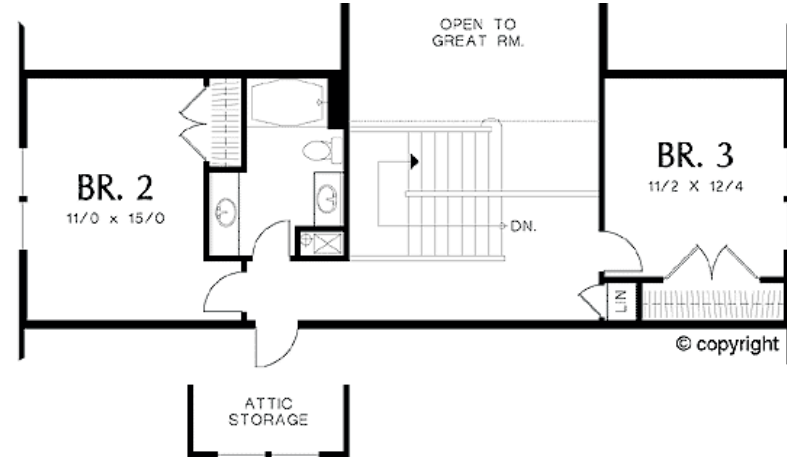

CARRBORO

www.jtlewisbuilders.com 919-942-2848

Dimensions may vary and plans are subject to change.

Plan Design: Mascord - Ackley.

Modifications by J.T. Lewis Builders, Inc.

FIRST FLOOR HEATED SQ. FT. = 1705

SECOND FLOOR HEATED SQ. FT. = 614

TOTAL HEATED SQ. FT. = 2319

OPTION: BASEMENT, LOT DEPENDENT

Like the plan, but want to make a change? Plans from JT Lewis Builders can easily be modified to suit your lifestyle.