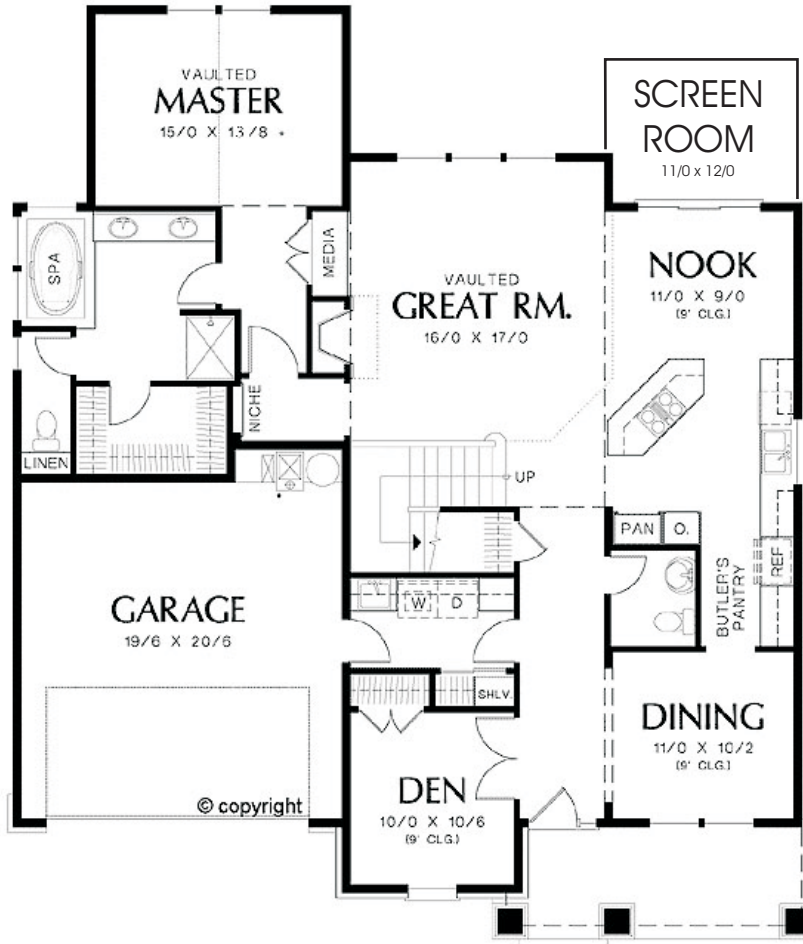

CARRBORO

www.jtlewisbuilders.com 919-942-2848

Dimensions may vary and plans are subject to change.

Plan Design: Mascord - Ackley.

Modifications by J.T. Lewis Builders, Inc.

FIRST FLOOR HEATED SQ. FT. = 1705

SECOND FLOOR HEATED SQ. FT. = 614

TOTAL HEATED SQ. FT. = 2319

OPTION: BASEMENT, LOT DEPENDENT

Like the plan, but want to make a change? Plans from JT Lewis Builders can easily be modified to suit your lifestyle.