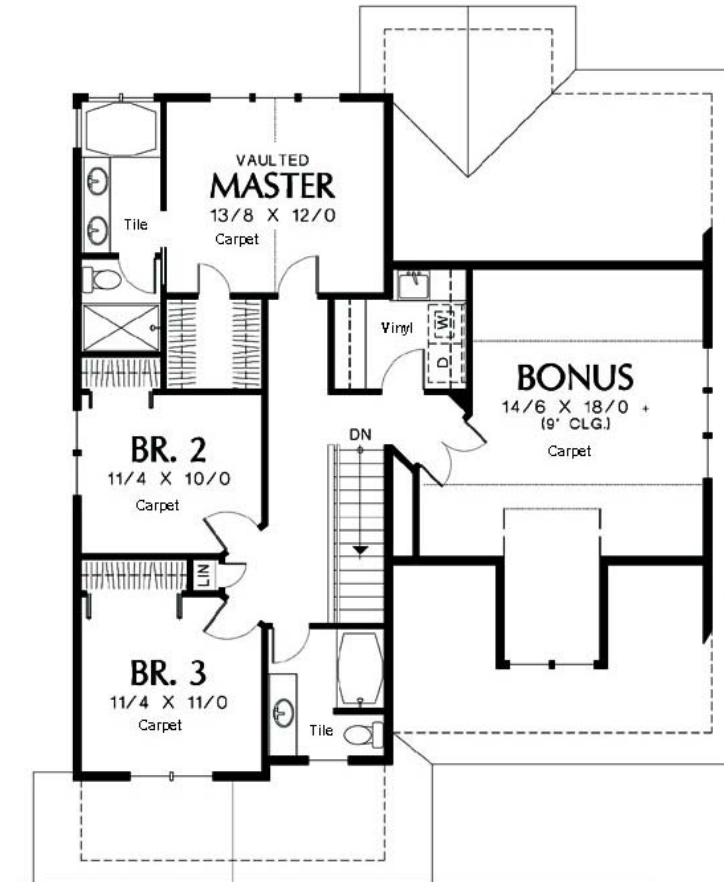

MALONE

Home Styles

www.claremontchapelhill.com • 919.967.1813

FIRST FLOOR HEATED SQ. FT. = 1138
 SECOND FLOOR HEATED SQ. FT. = 1227
 TOTAL HEATED SQ. FT. = 2365

OPTION: BASEMENT, LOT DEPENDENT

www.jtlewisbuilders.com 919-942-2848
 Dimensions may vary and plans are subject to change.
 Plan Design: Mascord - Malone.
 Modifications by J.T. Lewis Builders, Inc.
 061809