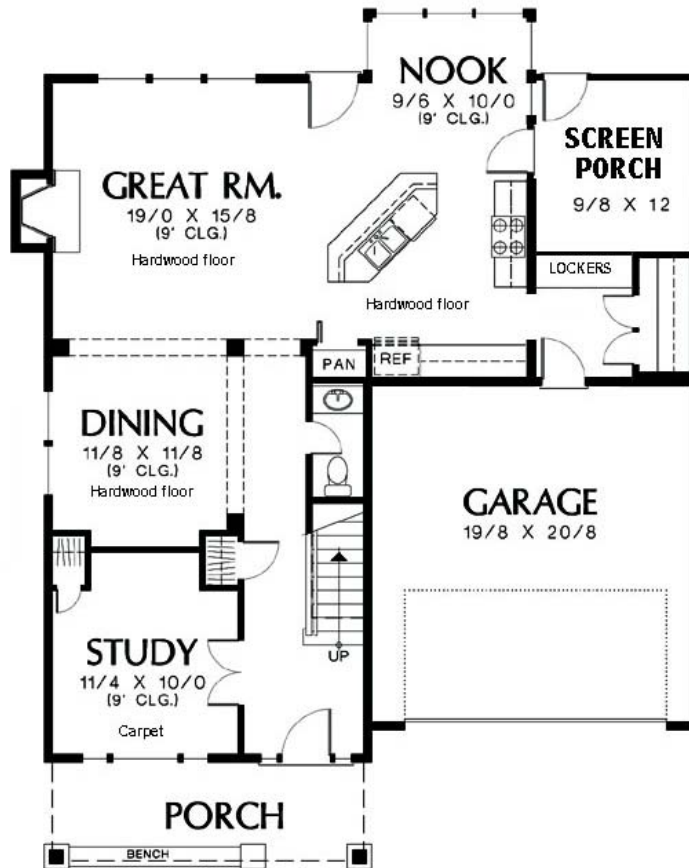

MALONE

Home Styles

www.claremontchapelhill.com • 919.967.1813

FIRST FLOOR HEATED SQ. FT. = 1138
 SECOND FLOOR HEATED SQ. FT. = 1227
 TOTAL HEATED SQ. FT. = 2365

OPTION: BASEMENT, LOT DEPENDENT

www.jtlewisbuilders.com 919-942-2848
 Dimensions may vary and plans are subject to change.
 Plan Design: Mascord - Malone.
 Modifications by J.T. Lewis Builders, Inc.
 061809